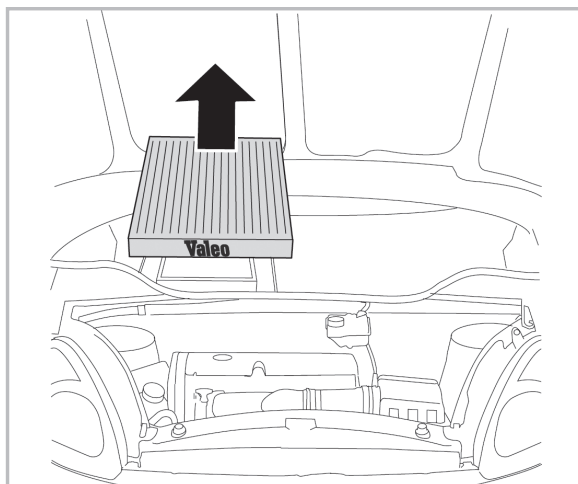

COMFORT

particle filter

698893

FH346

PA

WANT TO KNOW MORE?

www.valeo-techassist.com

FOR
MAZDA

TRIBUTE A/C+ (01/00 >)

Valeo Service - Société par Actions simplifiée - Capital de 12 900 000€ - 70, rue Playel, 93285 Saint-Denis Cedex - France - B 306 486 408 RCS Bobigny