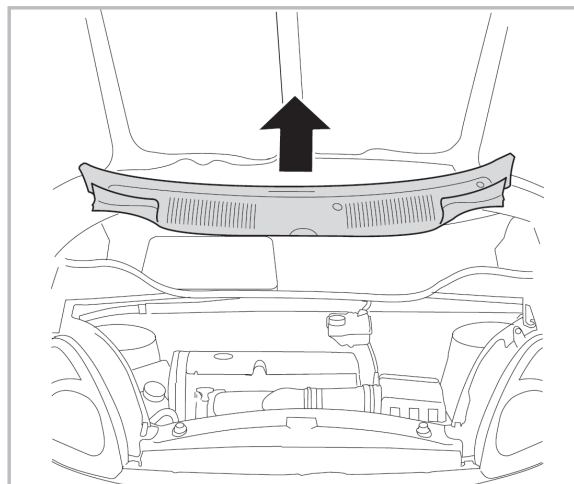

COMFORT

particle filter

698893

FH346

PA

WANT TO KNOW MORE?

www.valeo-techassist.com

FOR
MAZDA

TRIBUTE A/C+ (01/00 >)

Valeo Service - Société par Actions simplifiée - Capital de 12 900 000€ - 70, rue Playel, 93285 Saint-Denis Cedex - France - B 306 486 408 RCS Bobigny