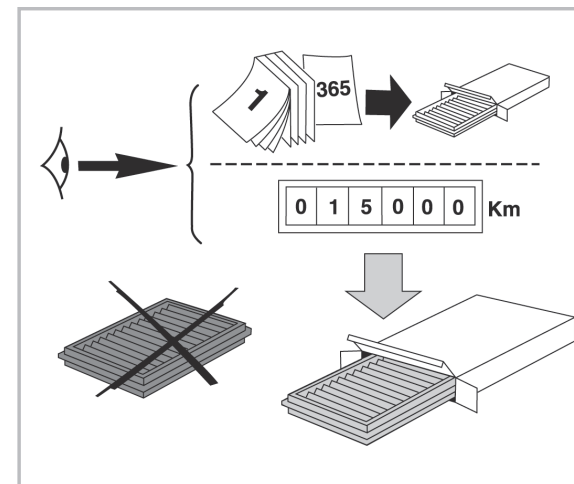

COMFORT

particle filter

698893

FH346

PA

WANT TO KNOW MORE?

www.valeo-techassist.com

FOR
MAZDA

TRIBUTE A/C+ (01/00 >)

Valeo Service - Société par Actions simplifiée - Capital de 12 900 000€ - 70, rue Playel, 93285 Saint-Denis Cedex - France - B 306 486 408 RCS Bobigny